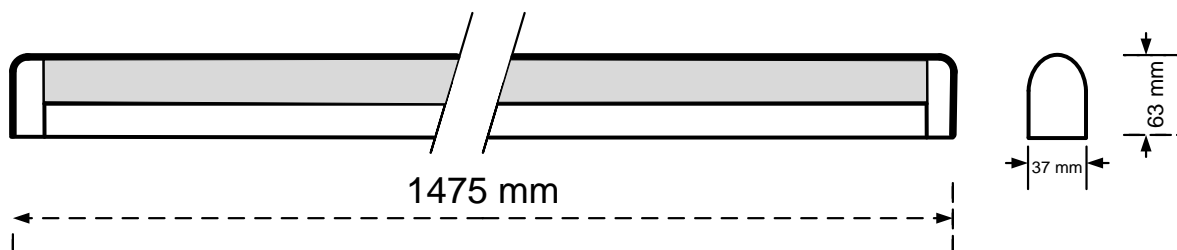

Dimensional Drawing

ELMASCO INDUSTRIES S.A.

Head Office : 44 K. Palama, 14343 N. Chalkidona, Athens, Greece
Production Plant : Ag. Adrianos, 21100 Nafplio, Greece
Email: elmasco@elmasco.eu

Tel : +30 210 2583100
Fax: +30 210 2583107